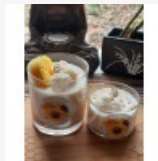

Search our catalog

Home / 10 oz. Soy Embed Candle in 'Lemoncello'

## 10 OZ. SOY EMBED CANDLE IN 'LEMONCELLO'

\$16.00

-

10 oz. Soy Embed Tumbler; 50-60 hr. burn-time.

Quantity

✓ Available

Share

Grade

[Read user reviews \(1\)](#)

[Security policy](#)  
SSL Encryption Enabled

[Delivery policy](#)  
USPS Shipping

Description Product Details

Our Lemoncello scented candle was inspired by our home in Italy where lemoncello is a highly-prized liquor made from fresh Italian lemons. Our 10 oz tumbler includes a two ounce lemon soy tart lying in a bed of hand-piped 'whipped-creme' and sprinkled with real lemon-zest.