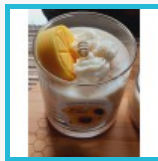

Search our catalog

Home / 10 oz. Soy Embed Candle in 'Lemoncello'

## 10 OZ. SOY EMBED CANDLE IN 'LEMONCELLO'

\$16.00

-

10 oz. Soy Embed Tumbler; 50-60 hr. burn-time.

Quantity

✓ Available

Share

Grade

[Read user reviews \(1\)](#)

[Security policy](#)  
SSL Encryption Enabled

[Delivery policy](#)  
USPS Shipping

Description Product Details

Our Lemoncello scented candle was inspired by our home in Italy where lemoncello is a highly-prized liquor made from fresh Italian lemons. Our 10 oz tumbler includes a two ounce lemon soy tart lying in a bed of hand-piped 'whipped-creme' and sprinkled with real lemon-zest.